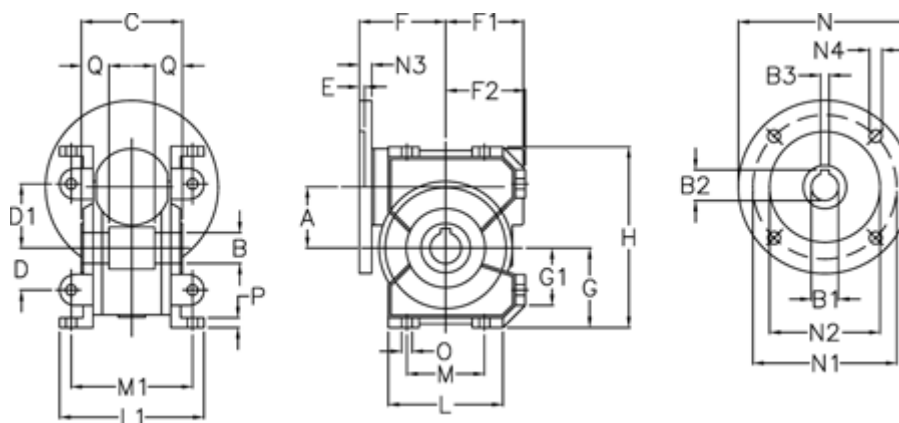

# Data Sheet

Article number: 3902044010028  
 Description: Worm gear  
 VF 44-U-10-71B14

## Measures

A = 44.6	E = 2	L = 80	N4 = 7
B = 18 H7	F = 65	L1 = 100	O = 8.5
B1 E7 = 14	F1 = 54	M = 52	P = 8
B2 = 16.3	F2 = 55	M1 = 81	Q = 24.5
B3 H9 = 5	G = 55	N = 105	
C = 64	G1 = 40	N1 = 85	
D = 29	H = 127	N2 = 70	
D1 = 46	H1 = 97	N3 = 10	